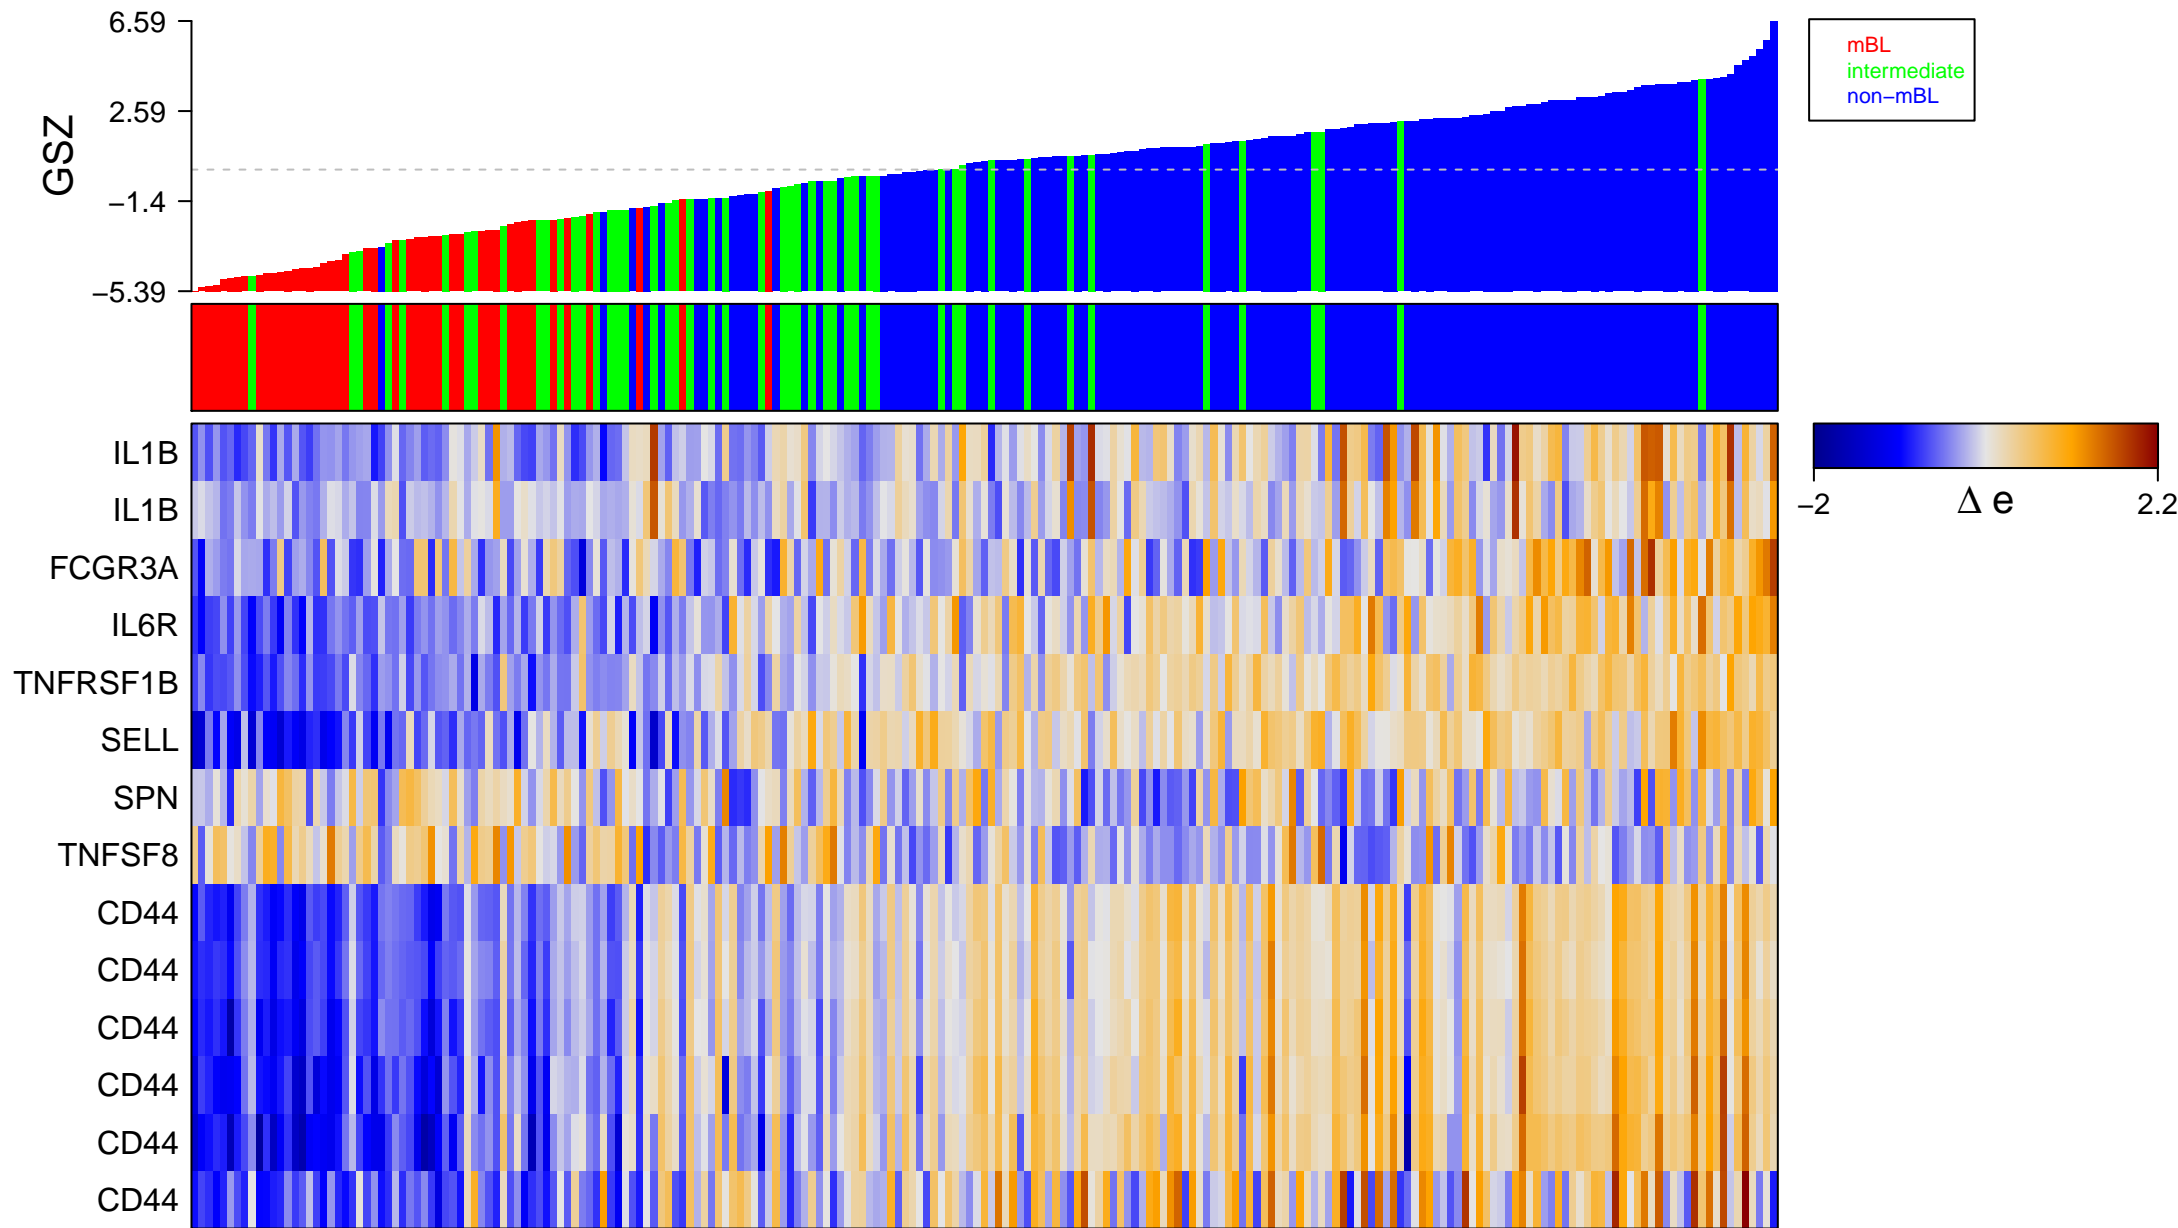

# SA\_MMP\_CYTOKINE\_CONNECTION

# SA\_MMP\_CYTOKINE\_CONNECTION

■ on  
■ -  
□ off