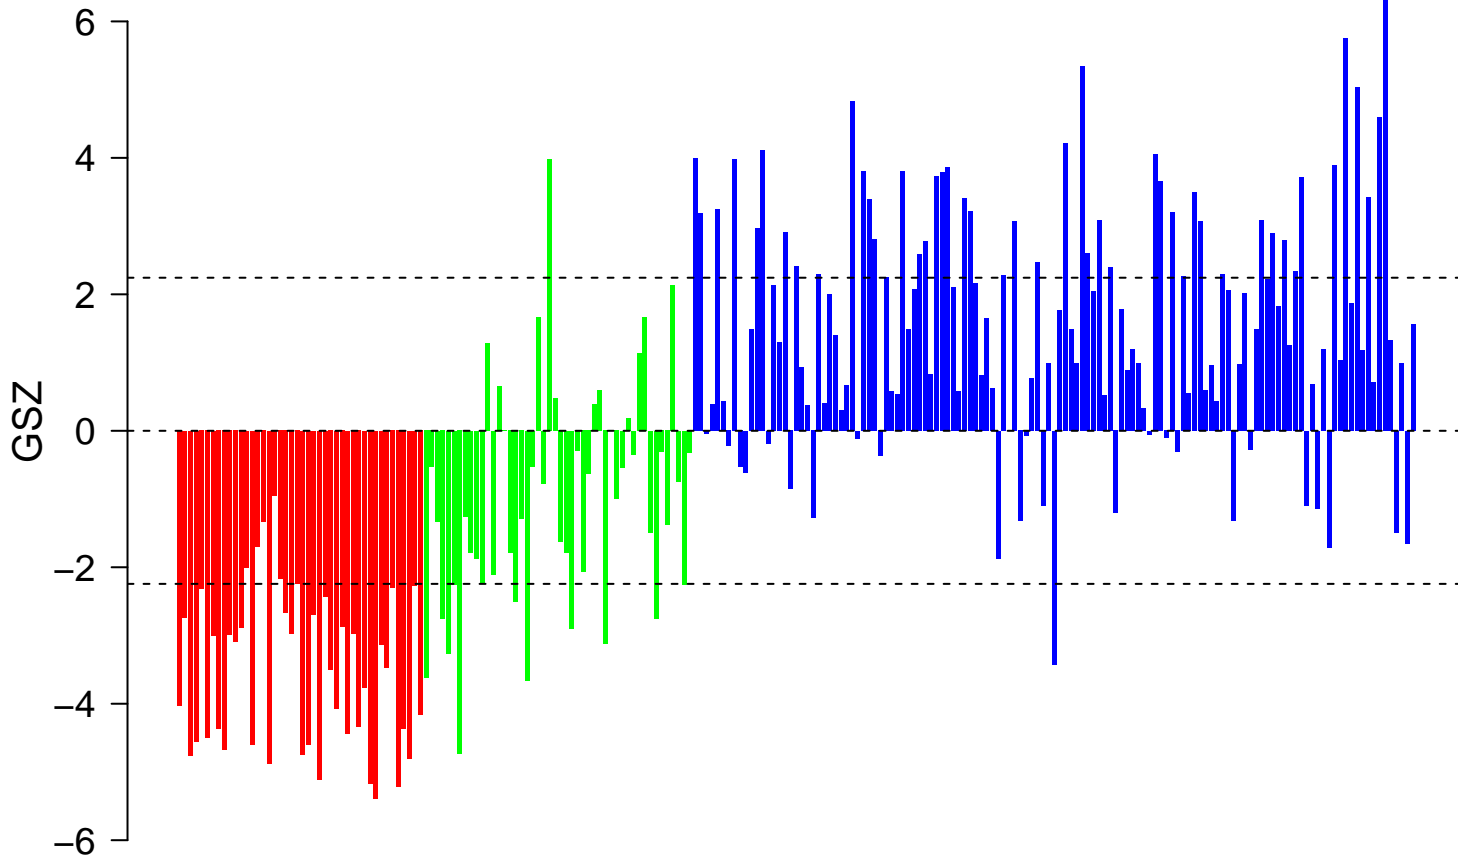

# SA\_MMP\_CYTOKINE\_CONNECTION

■ on  
■ -  
□ off